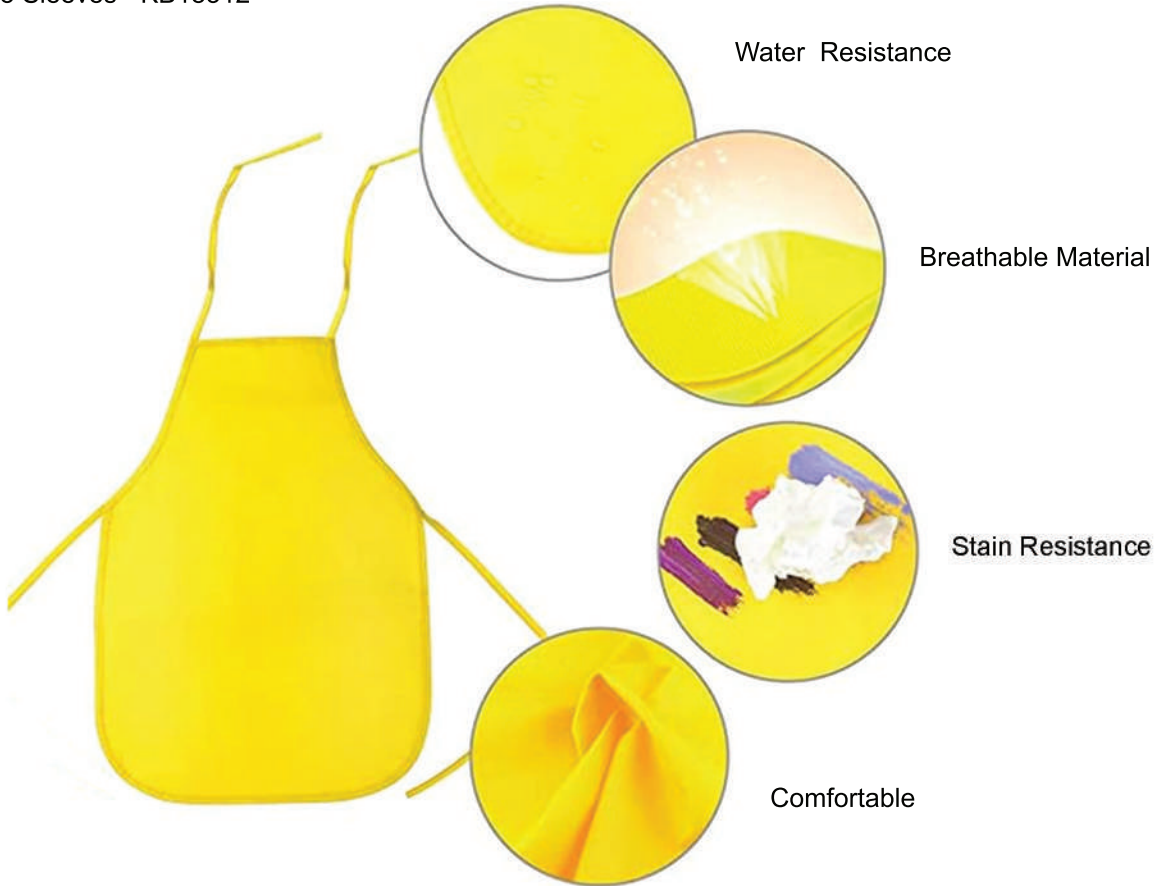

Brush Washer

KB5207

Stainless Steel Splatter

KB5208

KB5208-1

Painting Aprons

Available In Yellow&Red

No Sleeves - KB18312