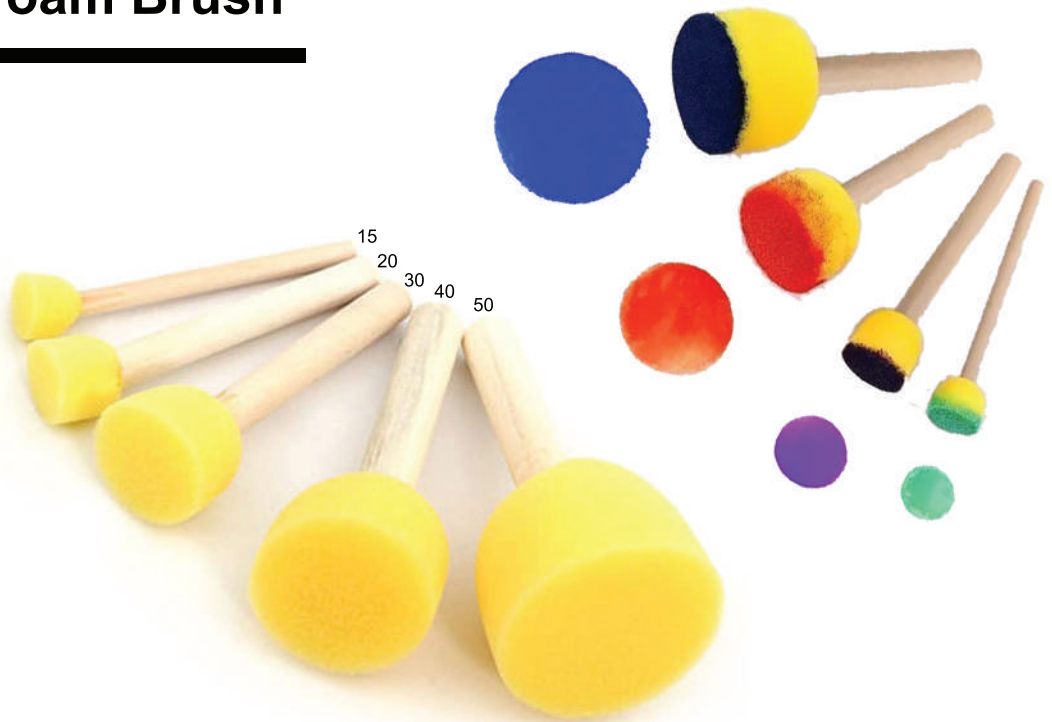

Sculpture Turntable

64x33x15cm
KB5209-1

60x21x25.5cm
KB5209

Sponge Foam Brush

- 905-15 15mm
- 905-20 20mm
- 905-30 30mm
- 905-40 40mm
- 905-50 50mm

- JY906/25 25mm
- JY906/50 50mm
- JY906/75 75mm
- JY906/100 100mm

60

40

Brushes Canvas Bag

Box contains 10 pockets paint brushes perfect for an experienced artist, student beginner or children. Our product is distinguished by its modern and trendy look.

MCB2023

20cmx23cm