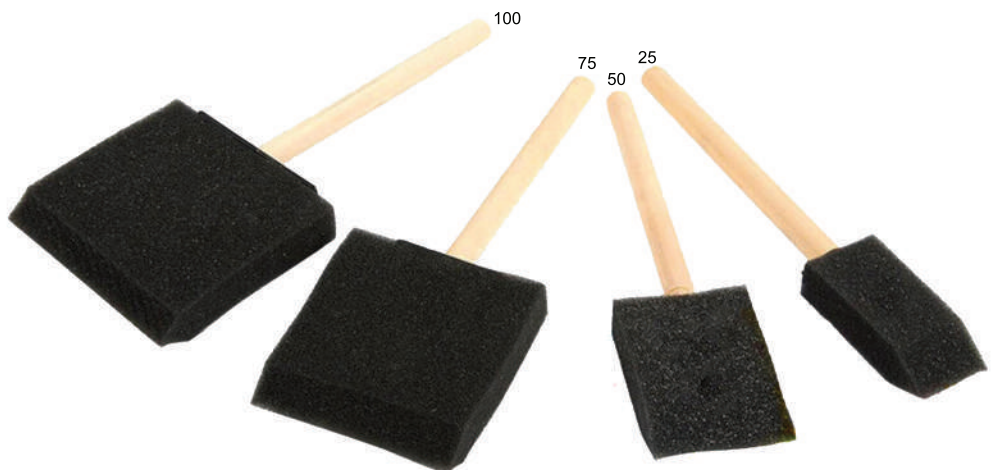

Sculpture Turntable

64x33x15cm
KB5209-1

60x21x25.5cm
KB5209

Sponge Foam Brush

- 905-15 15mm
- 905-20 20mm
- 905-30 30mm
- 905-40 40mm
- 905-50 50mm

- JY906/25 25mm
- JY906/50 50mm
- JY906/75 75mm
- JY906/100 100mm

Sponge Foam Roller

Set of 8Pcs

JY 903/25

Set of 4Pcs

JY 903/70

Set of 3Pcs

JY 903/20 20mm
JY 903/40 40mm
JY 903/60 60mm

20