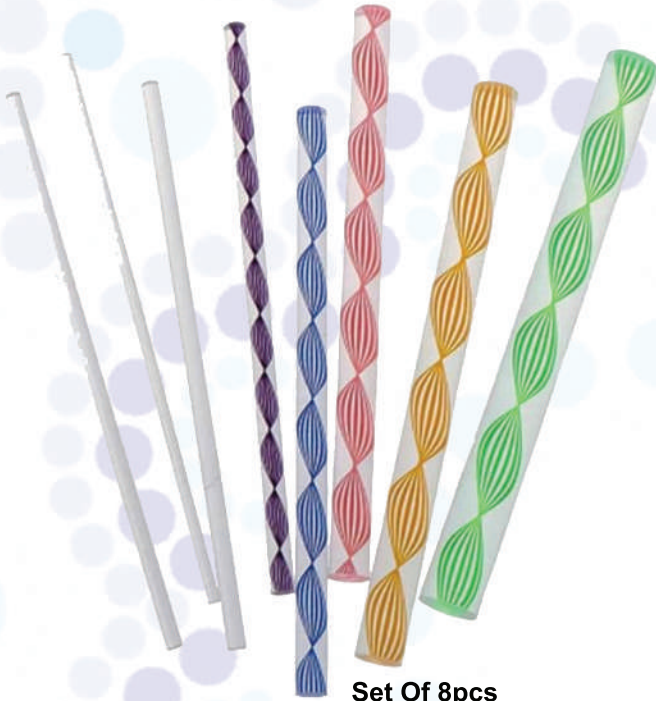

KB12
30CM

KB16
40CM

KB90
Man Hand
29CM

KB85
Woman Hand
24CM

KB80
Child Hand
18CM

Mcolor

Dotting Tools Kit

Set Of 8pcs
DMPT