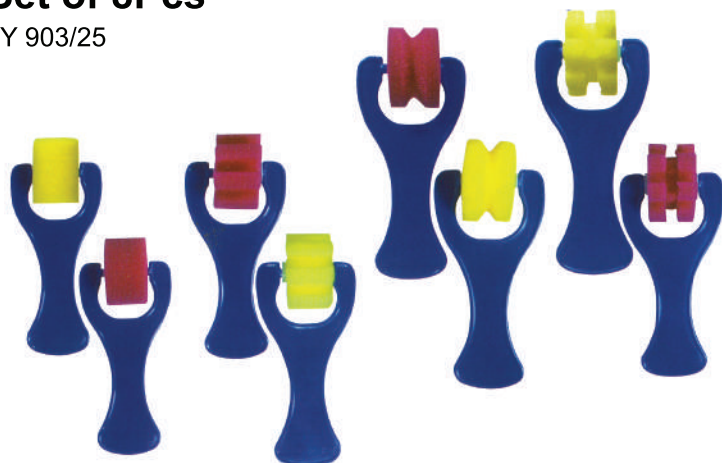

Sponge Foam Roller

Set of 8Pcs

JY 903/25