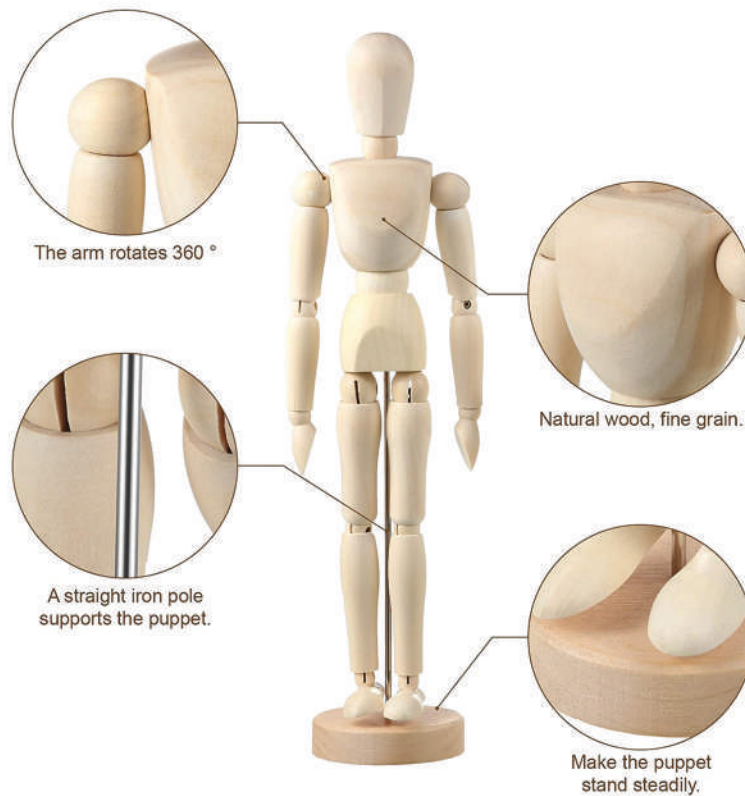

Sculpture Turntable

Sponge Foam Brushes

Mcolor

***M*COLOR**

Wood Manikins

KB04
11CM

KB05
14CM

KB08
20CM